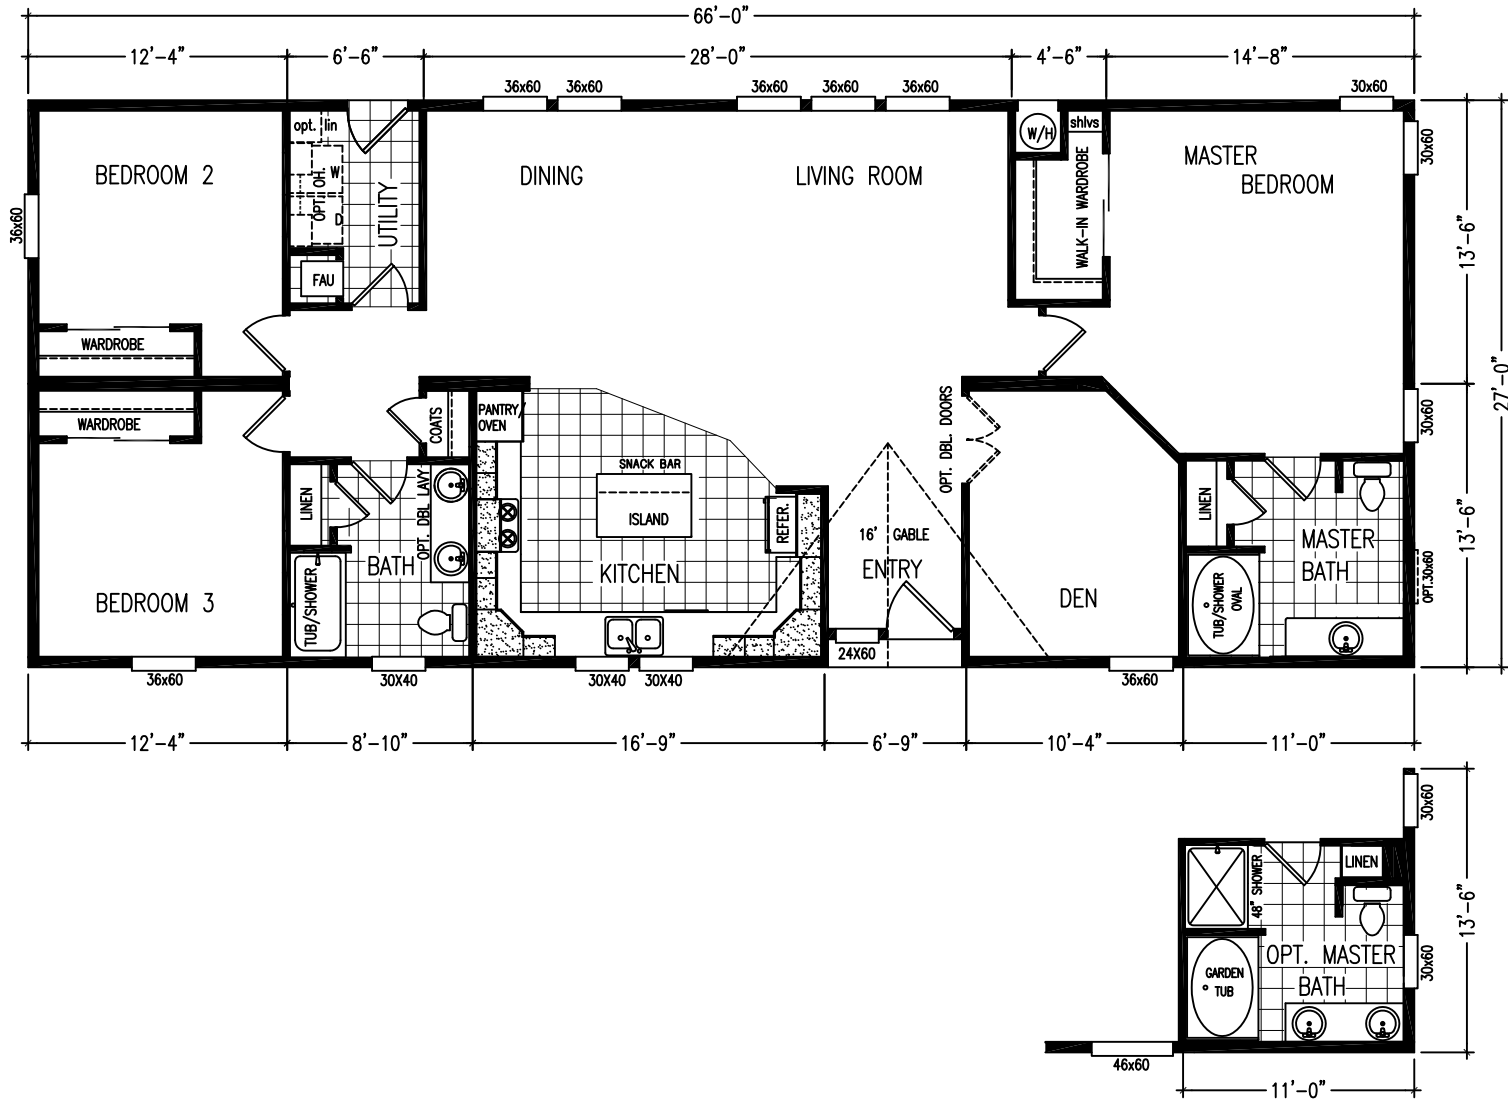

OPT. SGD-72

**K27663A**  
**Elite**

1,782 SQUARE FEET

KS66004F revised: 09-24-12